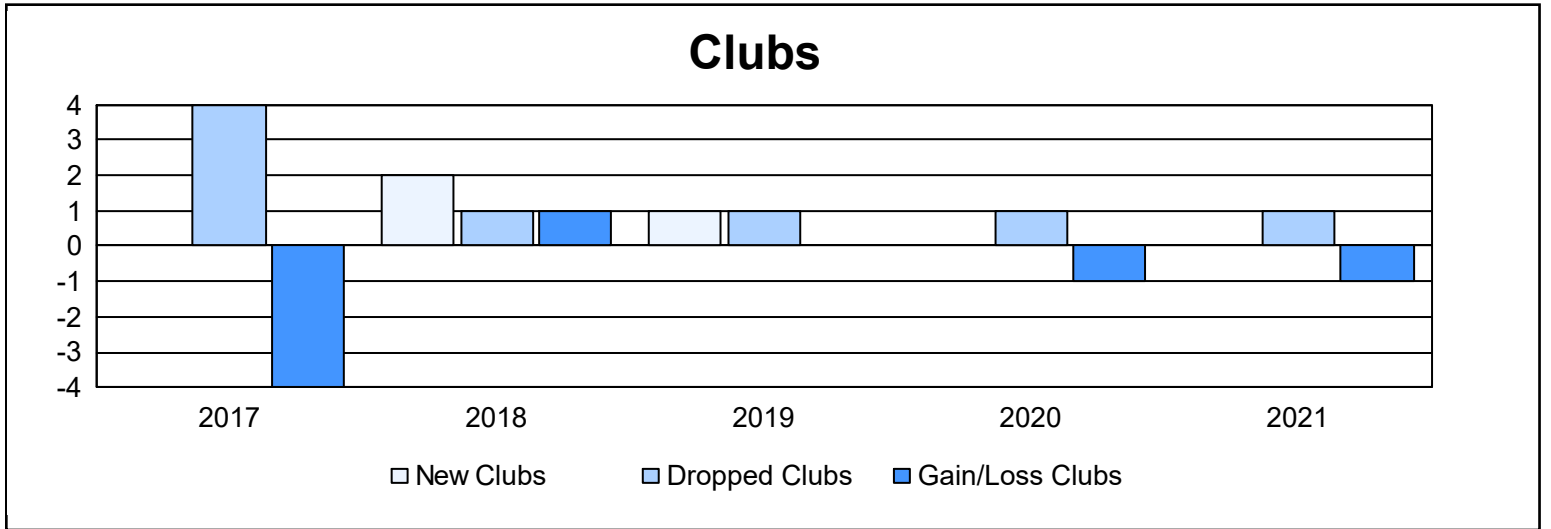

Year	New Clubs	Dropped Clubs	Gain/ Loss Clubs	New Members	Charter Members	Reinstate Members	Transfer Members	Total Member Added	Total Members Dropped	Gain/ Loss Members
2016-2017	0	4	-4	135	1	0	7	143	188	-45
2017-2018	2	1	1	113	42	4	8	167	188	-21
2018-2019	1	1	0	105	33	7	8	153	149	4
2019-2020	0	1	-1	100	20	5	10	135	160	-25
2020-2021	0	1	-1	64	1	6	4	75	141	-66
<b>Average</b>	<b>1</b>	<b>2</b>	<b>-1</b>	<b>103</b>	<b>19</b>	<b>4</b>	<b>7</b>	<b>135</b>	<b>165</b>	<b>-31</b>

### Membership Composition June 2021 Cumulative