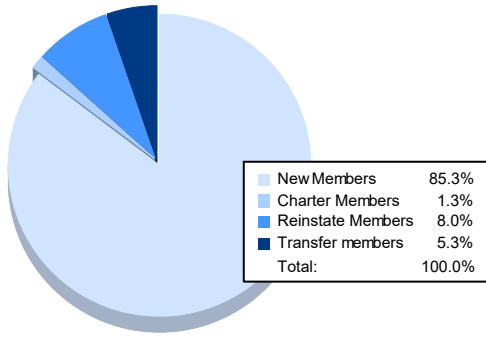

Year	New Clubs	Dropped Clubs	Gain/ Loss Clubs	New Members	Charter Members	Reinstate Members	Transfer Members	Total Member Added	Total Members Dropped	Gain/ Loss Members
2016-2017	0	4	-4	135	1	0	7	143	188	-45
2017-2018	2	1	1	113	42	4	8	167	188	-21
2018-2019	1	1	0	105	33	7	8	153	149	4
2019-2020	0	1	-1	100	20	5	10	135	160	-25
2020-2021	0	1	-1	64	1	6	4	75	141	-66
<b>Average</b>	<b>1</b>	<b>2</b>	<b>-1</b>	<b>103</b>	<b>19</b>	<b>4</b>	<b>7</b>	<b>135</b>	<b>165</b>	<b>-31</b>

### Membership Composition June 2021 Cumulative