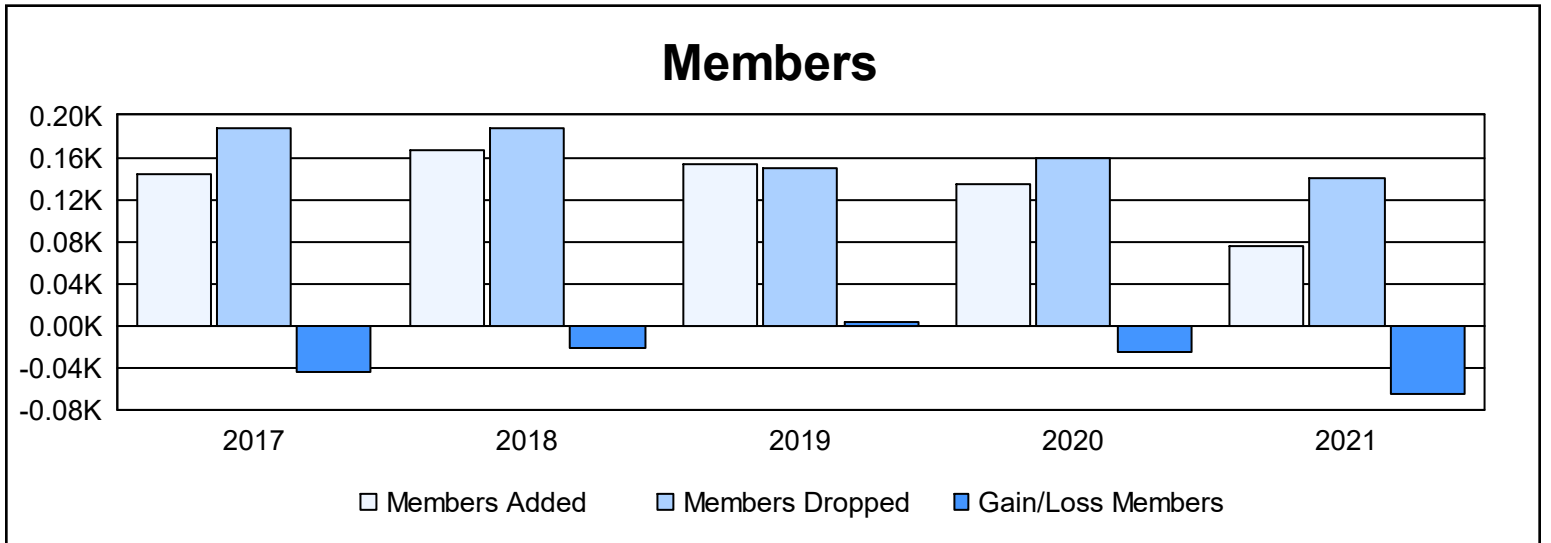

Year	New Clubs	Dropped Clubs	Gain/ Loss Clubs	New Members	Charter Members	Reinstate Members	Transfer Members	Total Member Added	Total Members Dropped	Gain/ Loss Members
2016-2017	0	4	-4	135	1	0	7	143	188	-45
2017-2018	2	1	1	113	42	4	8	167	188	-21
2018-2019	1	1	0	105	33	7	8	153	149	4
2019-2020	0	1	-1	100	20	5	10	135	160	-25
2020-2021	0	1	-1	64	1	6	4	75	141	-66
<b>Average</b>	<b>1</b>	<b>2</b>	<b>-1</b>	<b>103</b>	<b>19</b>	<b>4</b>	<b>7</b>	<b>135</b>	<b>165</b>	<b>-31</b>

### Membership Composition June 2021 Cumulative